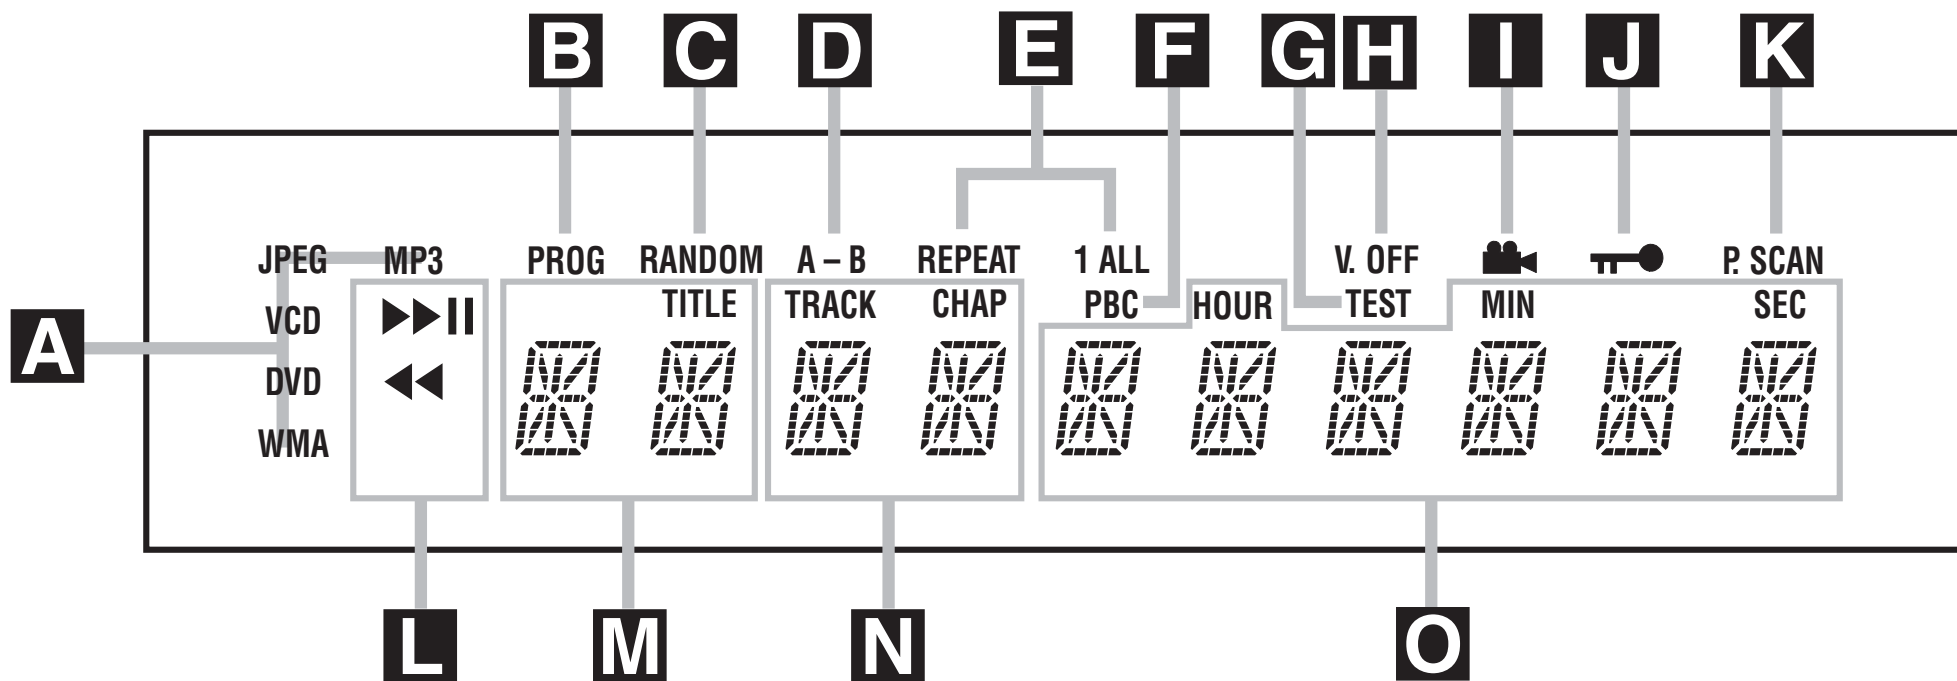

DVD 27 FRONT-PANEL INFORMATION DISPLAY

A Disc-Type Indicators

B Program Indicator

C Random Indicator

D A-B Repeat Indicator

E Repeat Indicators

F VCD Playback Control Indicator

G Test Screen Indicator

H V-OFF Indicator

I Angle Indicator

J Parental Lock Indicator

K Progressive Scan Indicator

L Playback-Mode Indicator

M Title Indicators

N Chapter/Track Number Indicators

O Time Indicators